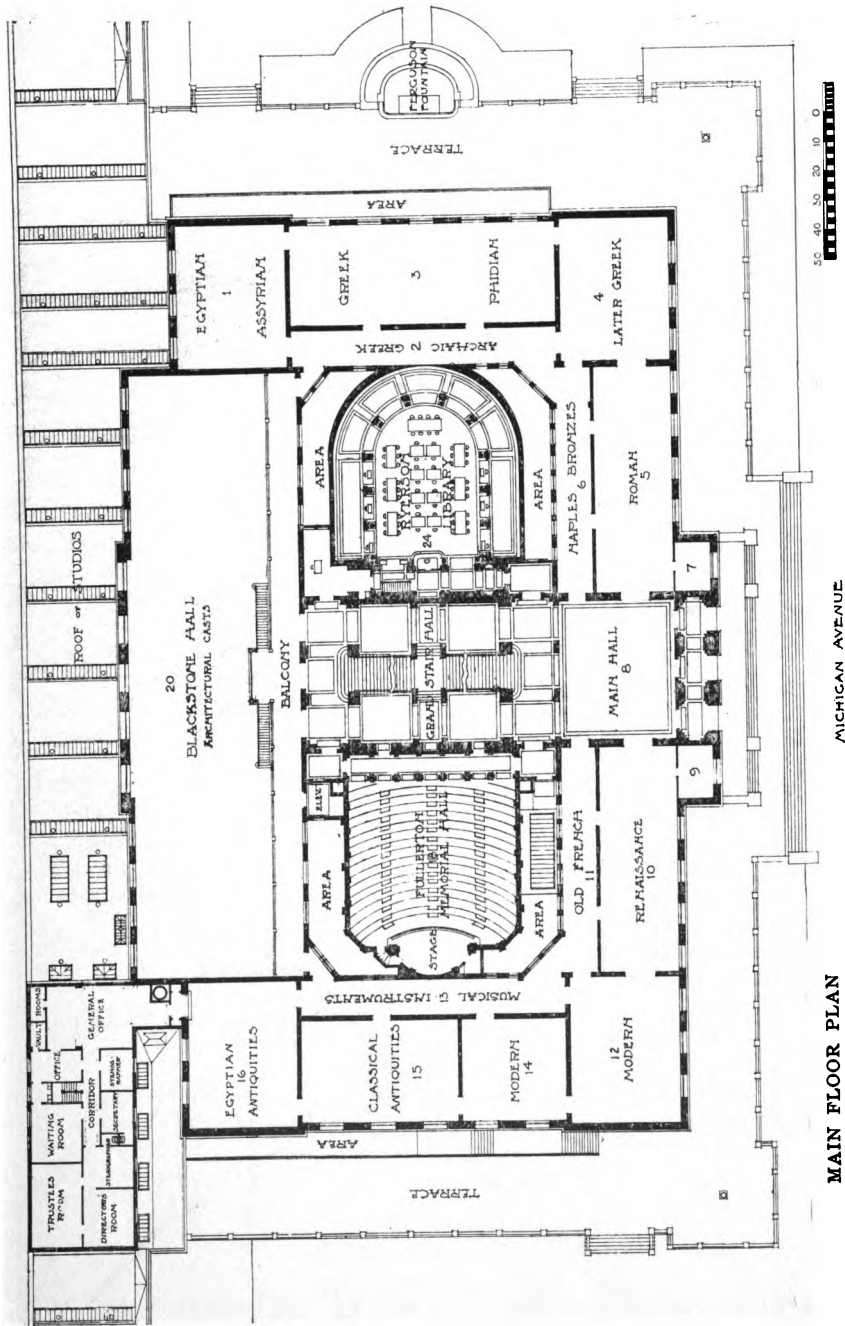

MICHIGAN AVENUE

MAIN FLOOR PLAN