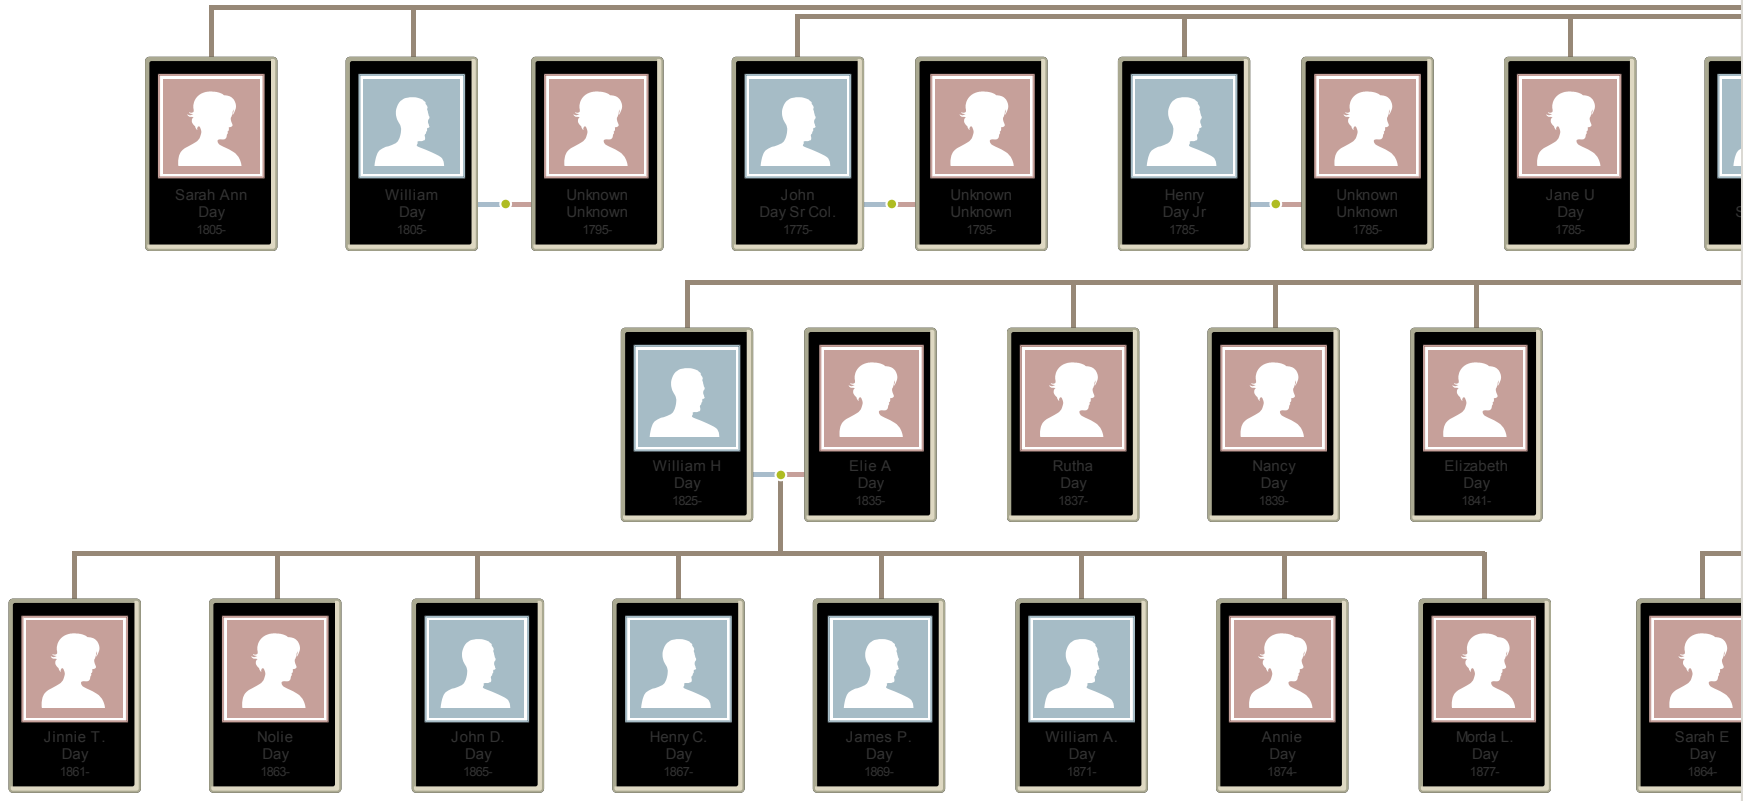

# DAY/DYE - Caswell & Person Counties North Carolina - Research ONLY

find a person in this tree

Tree pages

Owner: mslusher189

Owner: mslusher189

[Pedigree](#)
[Family](#)

[Home](#)  
[Refresh](#)  
[Add](#)  
  
[Print](#)

Thumbnail view of a larger pedigree chart with a close button (X).

Distributed By  Powered By  **ancestry**

© 1997-2015 Ancestry · [Privacy](#) · [Terms and Conditions](#)