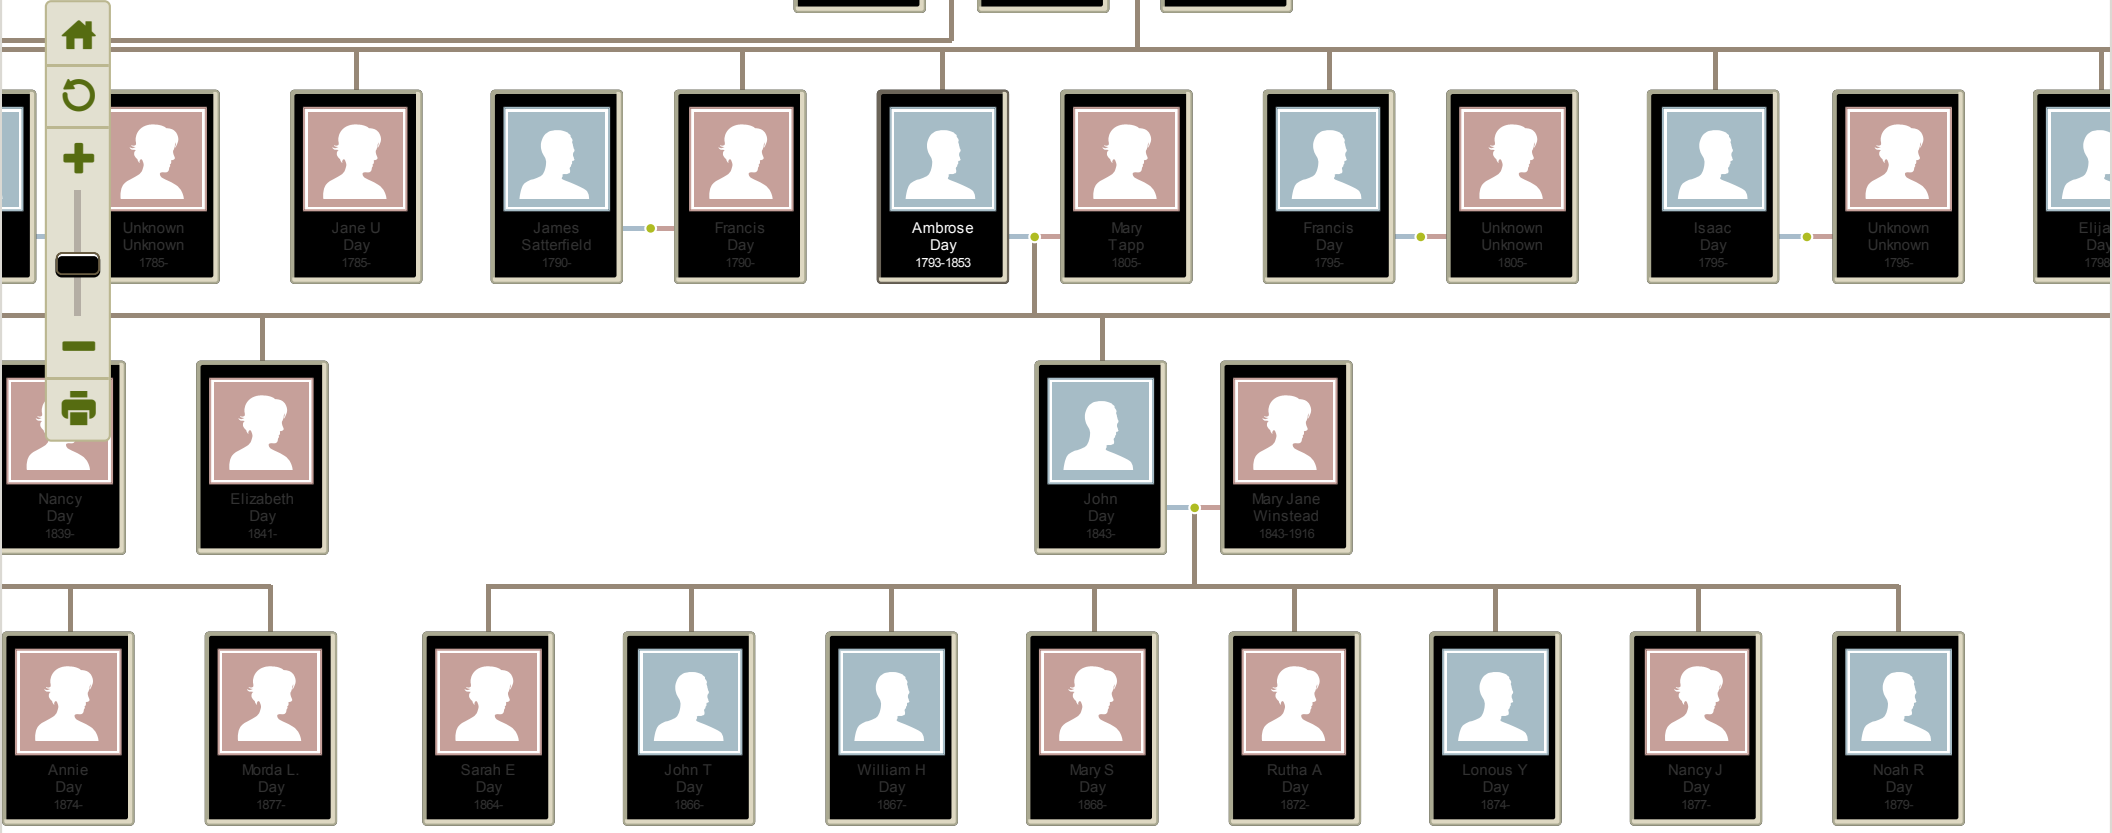

DAY/DYE - Caswell & Person Counties North Carolina - Research ONLY

find a person in this tree

Tree pages

Owner: mslusher189

Owner: mslusher189

Pedigree
 Family

Barbara Denny 1760-
 John Day Sr 1760-1826
 Unknown Unknown 1760-

A thumbnail of a pedigree chart is visible in the bottom left corner, showing a simplified version of the family tree structure with colored boxes representing individuals.

Distributed By  Powered By 

© 1997-2015 Ancestry · [Privacy](#) · [Terms and Conditions](#)