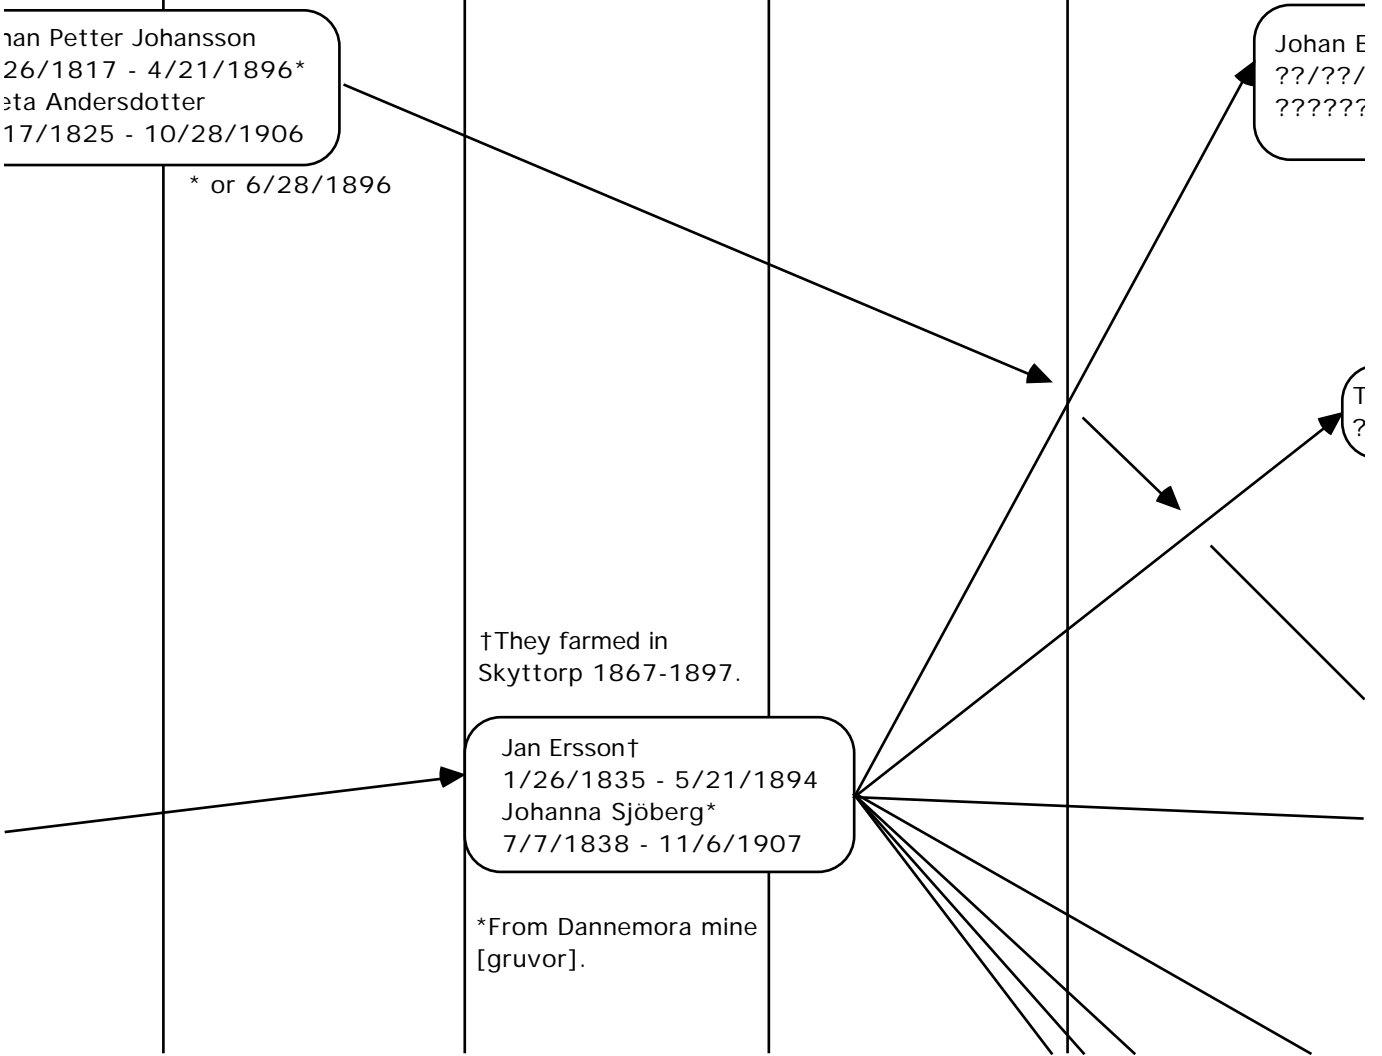

20 1825 1830 1835 1840 1845 1850 1855 1860 18

Jan Petter Johansson
26/1817 - 4/21/1896*
Kata Andersdotter
17/1825 - 10/28/1906

* or 6/28/1896

Johan E
??/??/
??????

(T
?)

†They farmed in
Skyttorp 1867-1897.

Jan Ersson†
1/26/1835 - 5/21/1894
Johanna Sjöberg*
7/7/1838 - 11/6/1907

*From Dannemora mine
[gruvor].