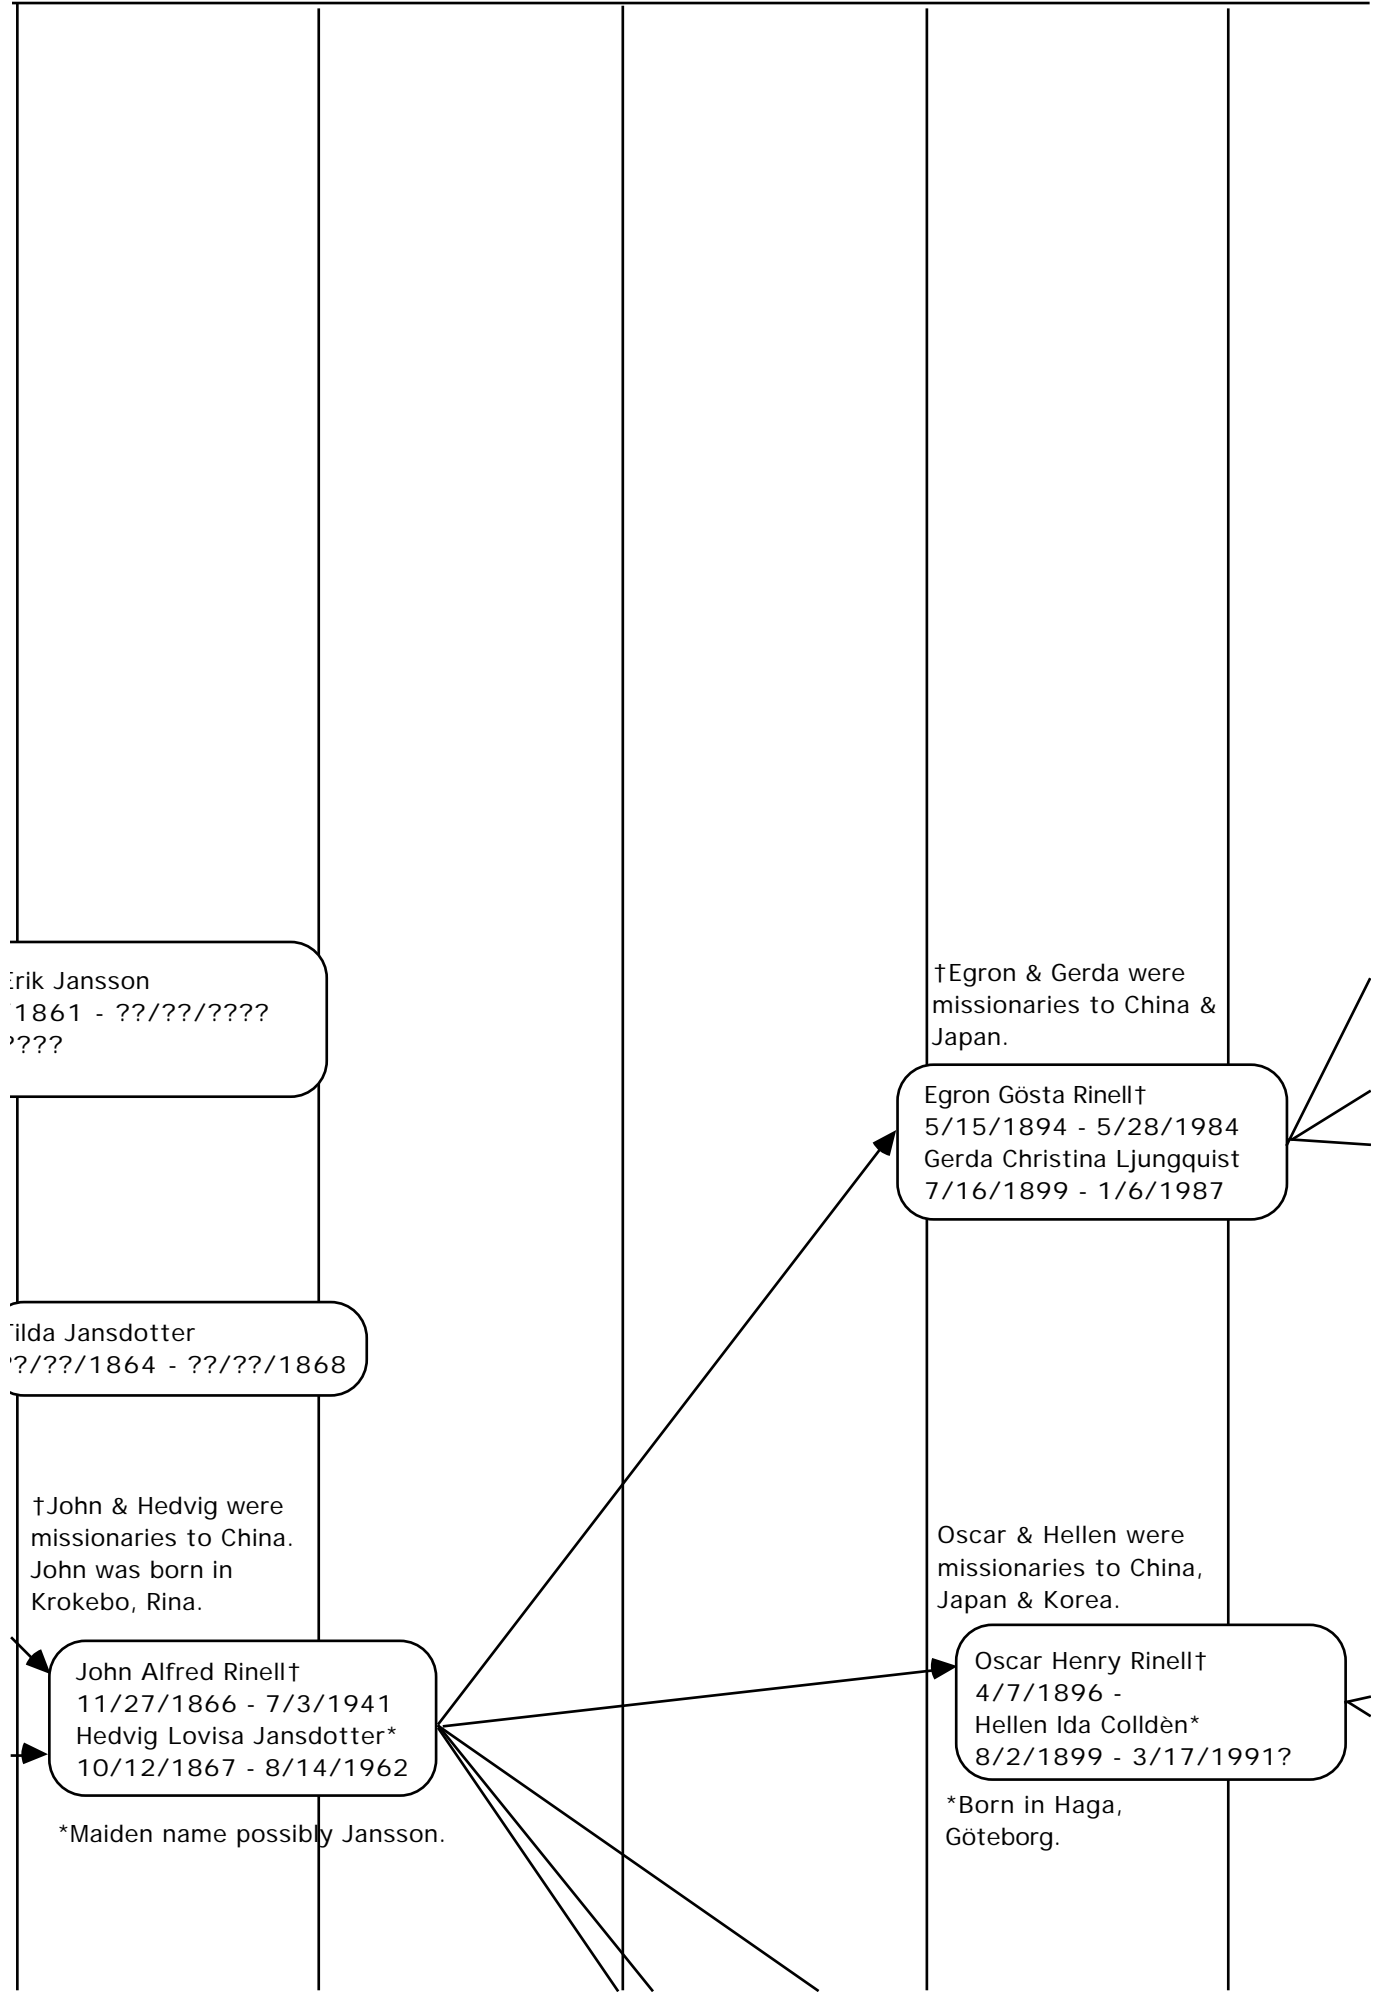

Erik Jansson
1861 - ??/??/????
????

Tilda Jansdotter
??/??/1864 - ??/??/1868

†John & Hedvig were missionaries to China. John was born in Krokebo, Rina.

John Alfred Rinell†
11/27/1866 - 7/3/1941
Hedvig Lovisa Jansdotter*
10/12/1867 - 8/14/1962

*Maiden name possibly Jansson.

†Egron & Gerda were missionaries to China & Japan.

Egron Gösta Rinell†
5/15/1894 - 5/28/1984
Gerda Christina Ljungquist
7/16/1899 - 1/6/1987

Oscar & Hellen were missionaries to China, Japan & Korea.

Oscar Henry Rinell†
4/7/1896 -
Hellen Ida Colldèn*
8/2/1899 - 3/17/1991?

*Born in Haga, Göteborg.