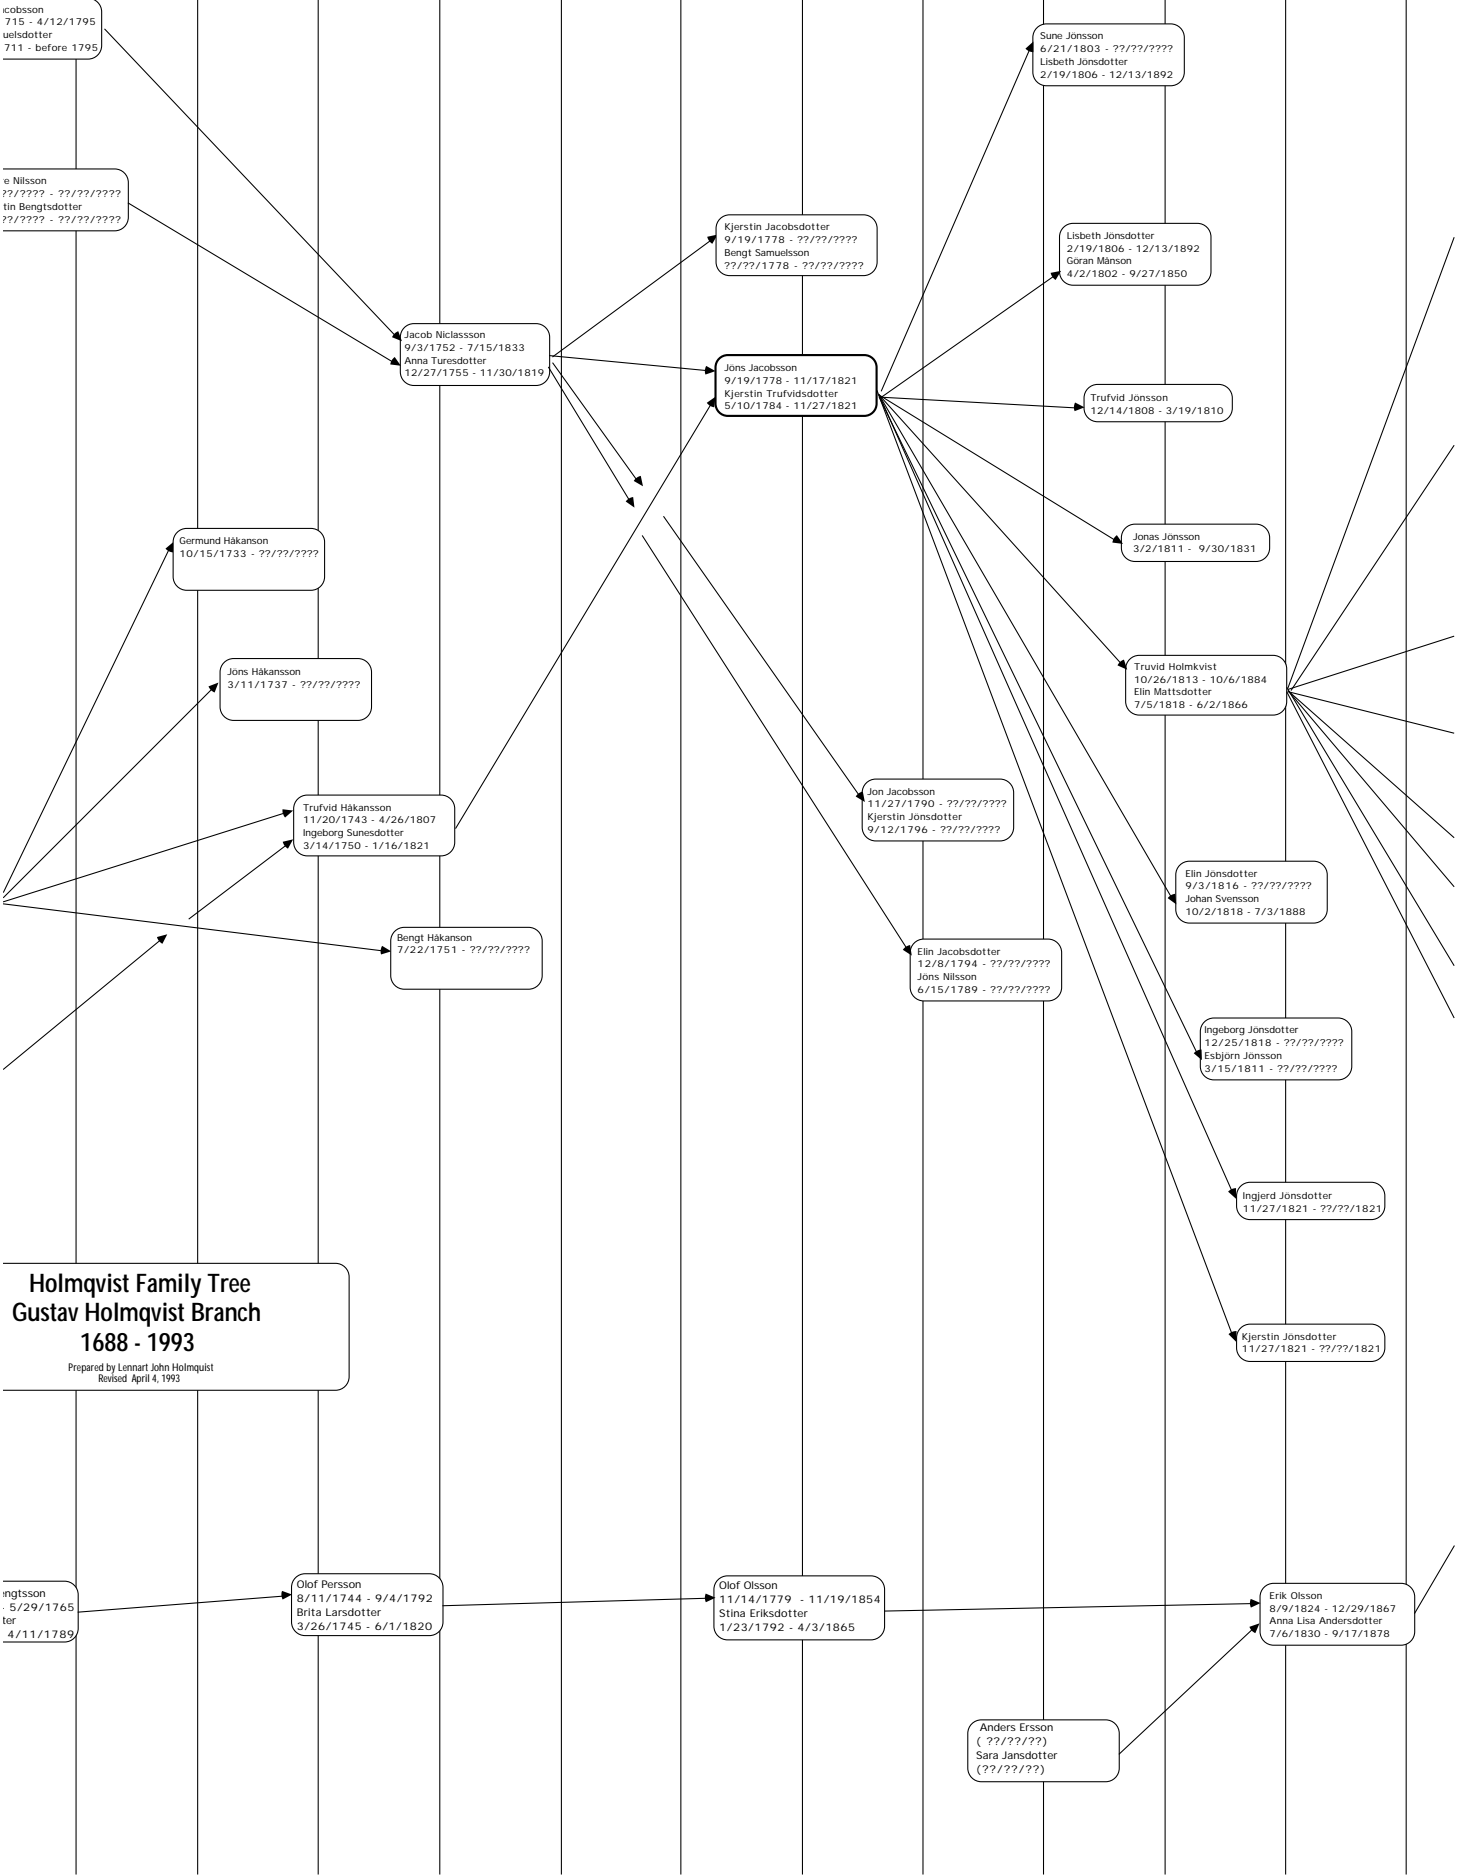

Germund Håkanson
10/15/1733 - ??/??/??

Jöns Håkanson
3/11/1737 - ??/??/??

Trufvid Håkanson
11/20/1743 - 4/26/1807
Ingeborg Sunesdotter
3/14/1750 - 1/16/1821

Bengt Håkanson
7/22/1751 - ??/??/??

Holmqvist Family Tree
Gustav Holmqvist Branch
1688 - 1993
Prepared by Lennart John Holmqvist
Revised April 4, 1993

ngtsson
- 5/29/1765
ter
4/11/1789

Olof Persson
8/11/1744 - 9/4/1792
Brita Larsdotter
3/26/1745 - 6/1/1820

Olof Olsson
11/14/1779 - 11/19/1854
Stina Eriksdotter
1/23/1792 - 4/3/1865

Erik Olsson
8/9/1824 - 12/29/1867
Anna Lisa Andersdotter
7/6/1830 - 9/17/1878

Anders Ersson
(??/??/??)
Sara Jansdotter
(??/??/??)

Kjerstin Jacobsdotter
9/19/1778 - ??/??/??
Bengt Samuelsson
??/??/1778 - ??/??/??

Sune Jönsson
6/21/1803 - ??/??/??
Lisbeth Jönsdotter
2/19/1806 - 12/13/1892

Lisbeth Jönsdotter
2/19/1806 - 12/13/1892
Göran Månson
4/2/1802 - 9/27/1850

Trufvid Jönsson
12/14/1808 - 3/19/1810

Jonas Jönsson
3/2/1811 - 9/30/1831

Truvid Holmkvist
10/26/1813 - 10/6/1884
Elin Mattsdotter
7/5/1818 - 6/2/1866

Elin Jacobsdotter
12/8/1794 - ??/??/??
Jöns Nilsson
6/15/1789 - ??/??/??

Elin Jönsdotter
9/3/1816 - ??/??/??
Johan Svensson
10/2/1818 - 7/3/1888

Ingeborg Jönsdotter
12/25/1818 - ??/??/??
Estbjörn Jönsson
3/15/1811 - ??/??/??

Ingjerd Jönsdotter
11/27/1821 - ??/??/1821

Kjerstin Jönsdotter
11/27/1821 - ??/??/1821