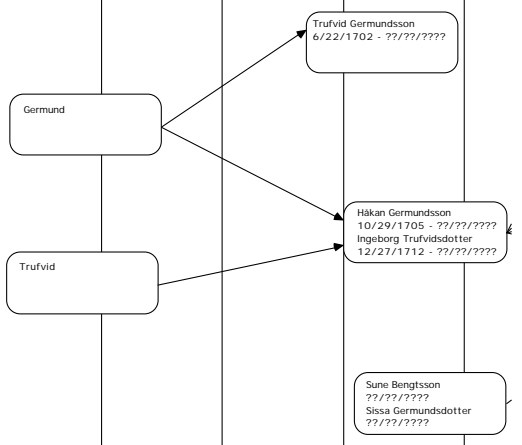

1605 1610 1615 1620 1625 1630 1635 1640 1645 1650 1655 1660 1665 1670 1675 1680 1685 1690 1695 1700 1705 1710 1715

---

icobsson  
715 - 4/12/1795  
uedsdotter  
711 - before 1795

e Nilsson  
??/??/?? - ??/??/??  
tin Bengtsdotter  
??/??/?? - ??/??/??

Bengt Håkanson  
7/22/1751 - ??/??/??

**Holmqvist Family Tree**  
**Gustav Holmqvist Branch**  
**1688 - 1993**  
Prepared by Lennart John Holmqvist  
Revised April 4, 1993

ngtsson  
- 5/29/1765  
ter  
4/11/1789

1960 1965 1970 1975 1980 1985 1990 1995 2000 2005 2010 2015 2020