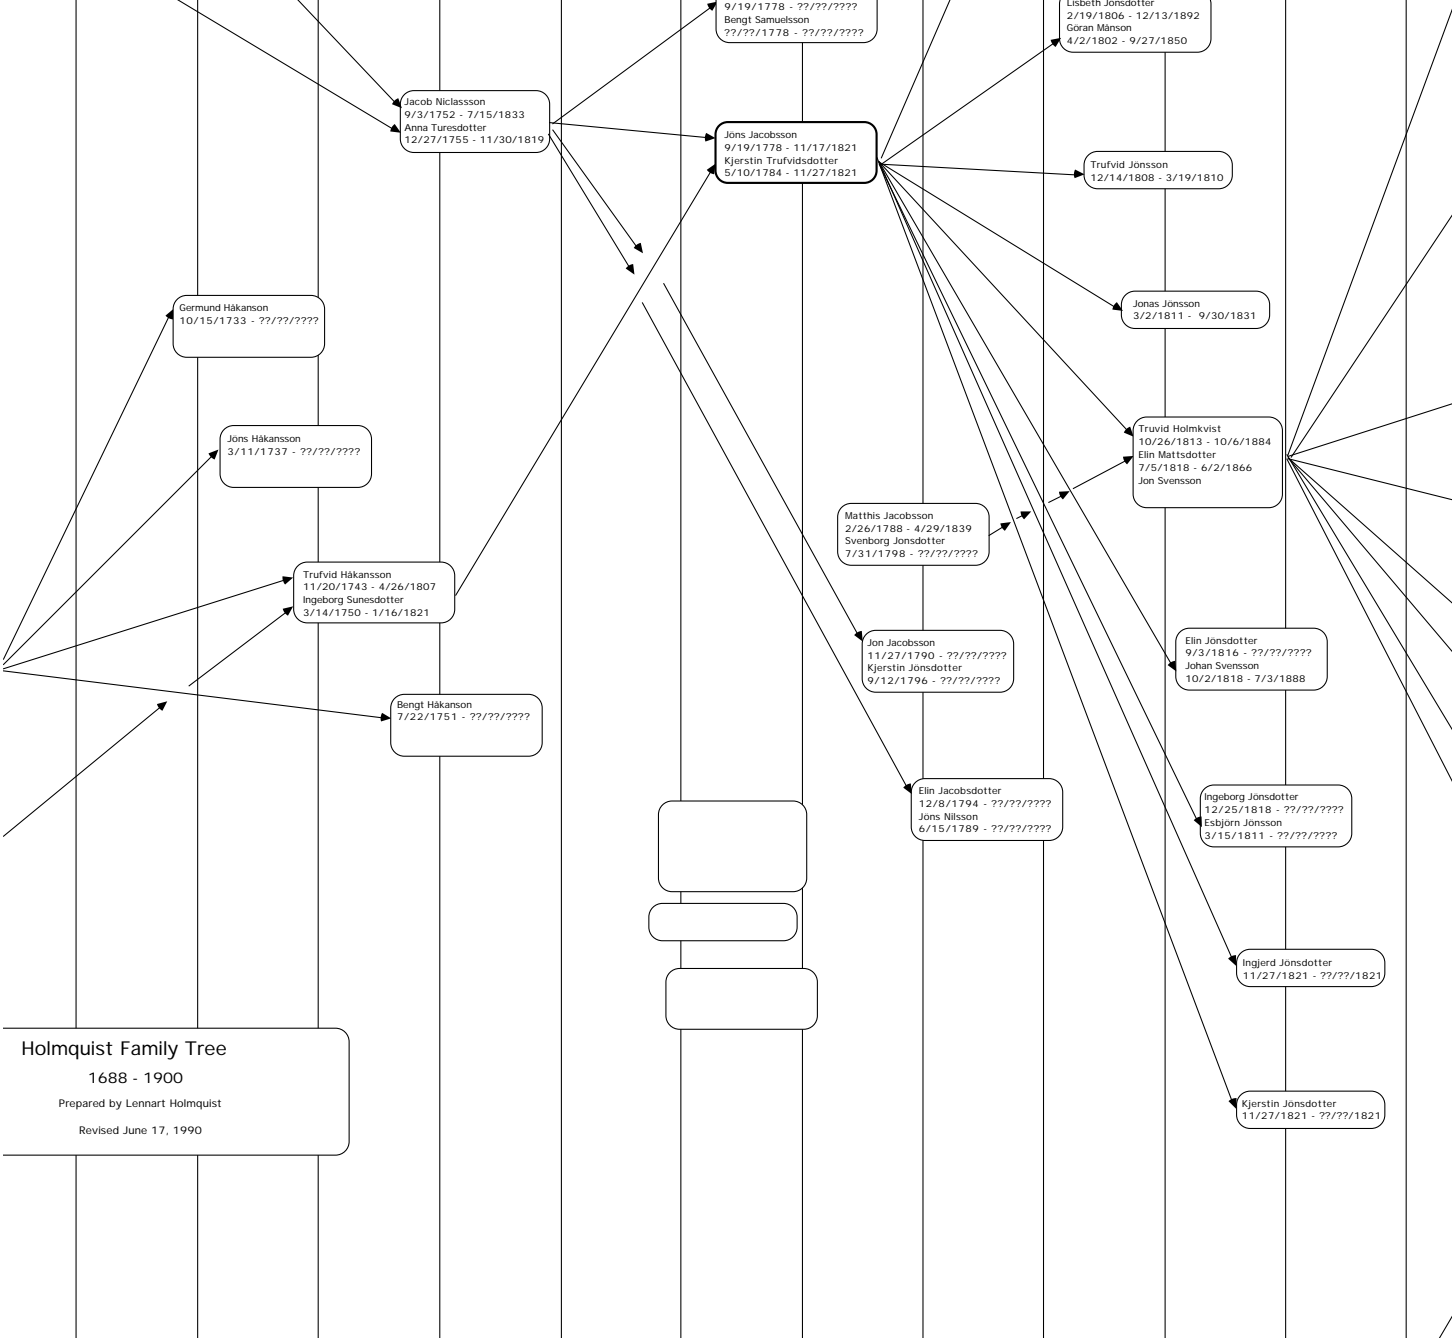

icobsson
715 - 4/12/1795
uedsdotter
711 - before 1795

Jacob Niclasson
9/3/1752 - 7/15/1833
Anna Turesdotter
12/27/1755 - 11/30/1819

Germund Håkanson
10/15/1733 - ??/??/????

Jöns Håkanson
3/11/1737 - ??/??/????

Bengt Håkanson
7/22/1751 - ??/??/????

Holmquist Family Tree
1688 - 1900
Prepared by Lennart Holmquist
Revised June 17, 1990

ngtsson
- 5/29/1765
ter
4/11/1789

Olof Persson
8/11/1744 - 9/4/1792
Brita Larsdotter
3/26/1745 - 6/1/1820

Olof Olsson
11/14/1779 - 11/19/1854
Stina Eriksdotter
1/23/1792 - 4/3/1865

Erik Olsson
8/9/1824 - 12/29/1867
Anna Lisa Andersdotter
7/6/1830 - 9/17/1878

Anders Ersson
(??/??/??)
Sara Jansdotter
(??/??/??)

Sune Jönsson
6/21/1803 - ??/??/????
Lisbeth Jönsdotter
2/19/1806 - 12/13/1892

Lisbeth Jönsdotter
2/19/1806 - 12/13/1892
Göran Månson
4/2/1802 - 9/27/1850

Trufvid Jönsson
12/14/1808 - 3/19/1810

Jonas Jönsson
3/2/1811 - 9/30/1831

Trufvid Holmkvist
10/26/1813 - 10/6/1884
Elin Mattsdotter
7/5/1818 - 6/2/1866
Jon Svensson

Jon Jacobsson
11/27/1790 - ??/??/????
Kjerstin Jönsdotter
9/12/1796 - ??/??/????

Elin Jönsdotter
9/3/1816 - ??/??/????
Johan Svensson
10/2/1818 - 7/3/1888

Ingerd Jönsdotter
11/27/1821 - ??/??/1821

Kjerstin Jönsdotter
11/27/1821 - ??/??/1821