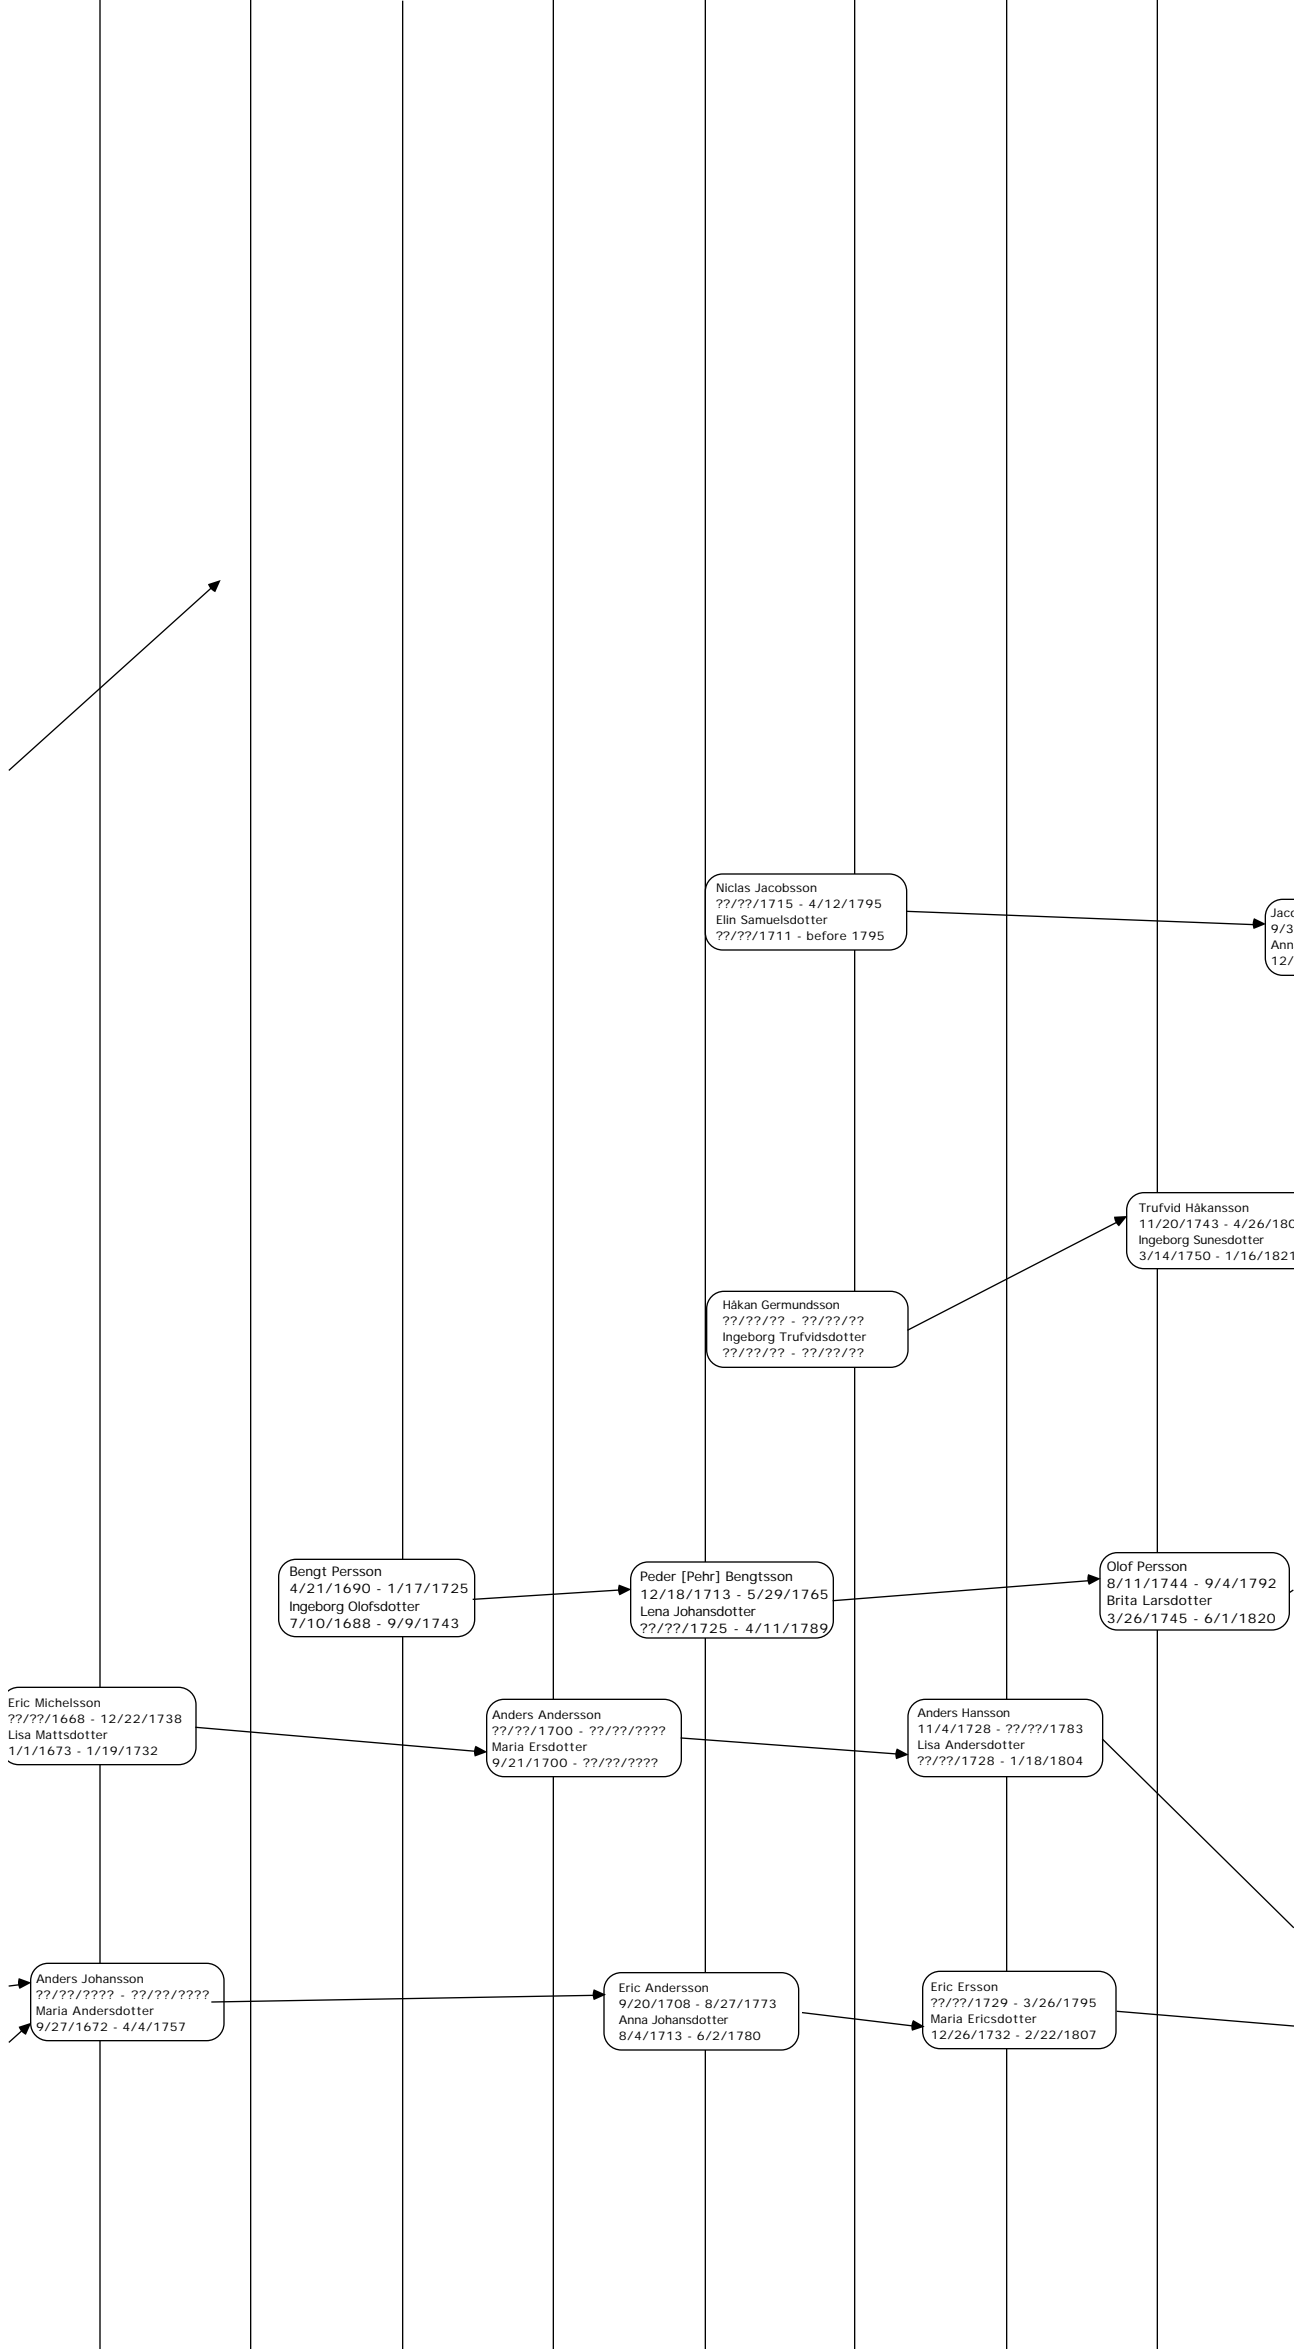

1670 1675 1680 1685 1690 1695 1700 1705 1710 1715 1720 1725 1730 1735 1740 1745 1750

Rinell Family Tree

through Hedvig (Jansdotter) Rinell

1500s-1990

By Lennart Holmquist
Revised February 17, 1993

Martin/Holmquist Family Tree
Prepared for Kristofer
on his Second Birthday

Prepared by Lennart Holmquist

0 1675 1680 1685 1690 1695 1700 1705 1710 1715 1720 1725 1730 1735 1740 1745 1750 1755

1755 1760 1765 1770 1775 1780 1785 1790 1795 1800 1805 1810 1815 1820 1825 1830 1835

ab Niclasson
/1752 - 7/15/1833
a Turessdotter
27/1755 - 11/30/1819

1840 1845 1850 1855 1860 1865 1870 1875 1880 1885 1890 1895 1900 1905 1910 1915 1920 1

1925 1930 1935 1940 1945 1950 1955 1960 1965 1970 1975 1980 1985 1990 1995 2000 2005

Edward John Holmquist
27/23 - 4/23/1988
Helen Rinell
10/28 -
William Brown
17/1925 -